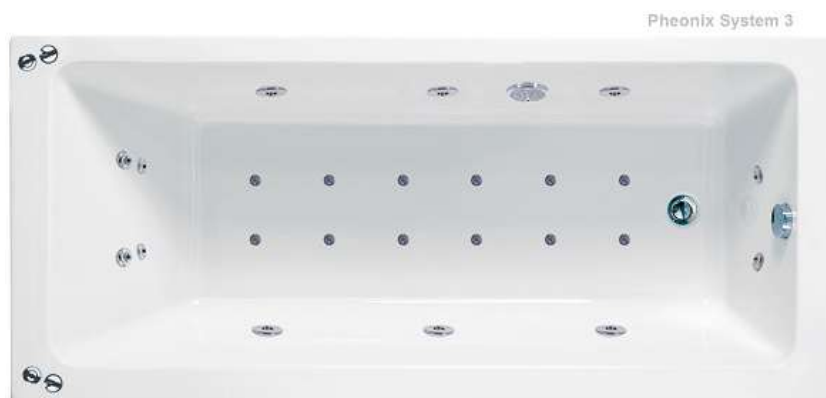

All our Phoenix Whirlpool baths are fitted with Dry Run Protection Pumps & Electronic Circuit Breakers as Standard and are Guaranteed by Phoenix Whirlpool for 2 Years

Standard Features - System 1*

- On / Off Switch
- 2x Air Flow Controls
- 6x Directional Whirlpool Jets
- 6x Back and Foot Jets
- Safety Suction Filter
- Dry Run Protection
- ELCB (Electronic Circuit Breaker)

Optional Extras

- Inline Heater (including Dryrun pump protection)
- Colour Kinetic Underwater Light

Standard Features - System 2*

- On / Off Switch
- 12x Air Spa Jets
- ELCB (Electronic Circuit Breaker)

Optional Extras

- Colour Kinetic Underwater Light

Standard Features - System 3*

- On / Off Switch (Whirlpool)
- On / Off Switch (Airsba)
- 2x Air Flow Controls
- 6x Directional Whirlpool Jets
- 6x Back and Foot Jets
- 12x Air Spa Jets
- Safety Suction Filter
- Dry Run Protection
- ELCB (Electronic Circuit Breaker)

Optional Extras

- Inline Heater (including Dryrun pump protection)
- Colour Kinetic Underwater Light

* Bath Shown is Phoenix Rentangularo Bath shown for illustration purposes only