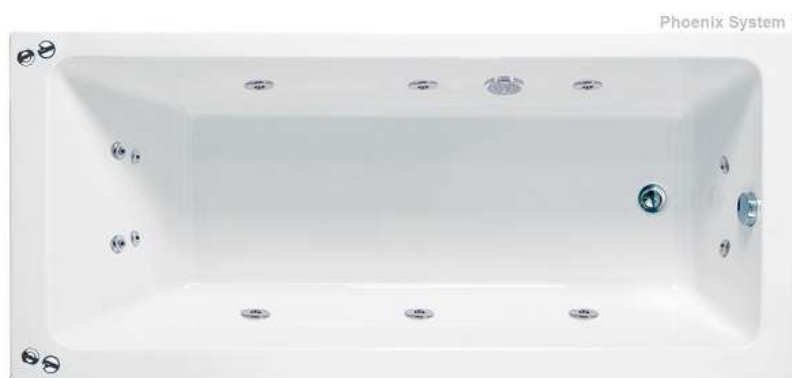

All our Phoenix Whirlpool baths are fitted with Dry Run Protection Pumps & Electronic Circuit Breakers as Standard and are Guaranteed by Phoenix Whirlpool for 2 Years

Standard Features - System 1*

- On / Off Switch
- 2x Air Flow Controls
- 6x Directional Whirlpool Jets
- 6x Back and Foot Jets
- Safety Suction Filter
- Dry Run Protection
- ELCB (Electronic Circuit Breaker)

Optional Extras

- Inline Heater (including Dryrun pump protection)
- Colour Kinetic Underwater Light

Standard Features - System 2*

- On / Off Switch
- 12x Air Spa Jets
- ELCB (Electronic Circuit Breaker)

Optional Extras

- Colour Kinetic Underwater Light

Standard Features - System 3*

- On / Off Switch (Whirlpool)
- On / Off Switch (Airsba)
- 2x Air Flow Controls
- 6x Directional Whirlpool Jets
- 6x Back and Foot Jets
- 12x Air Spa Jets
- Safety Suction Filter
- Dry Run Protection
- ELCB (Electronic Circuit Breaker)

Optional Extras

- Inline Heater (including Dryrun pump protection)
- Colour Kinetic Underwater Light

* Bath Shown is Phoenix Rentangularo Bath shown for illustration purposes only